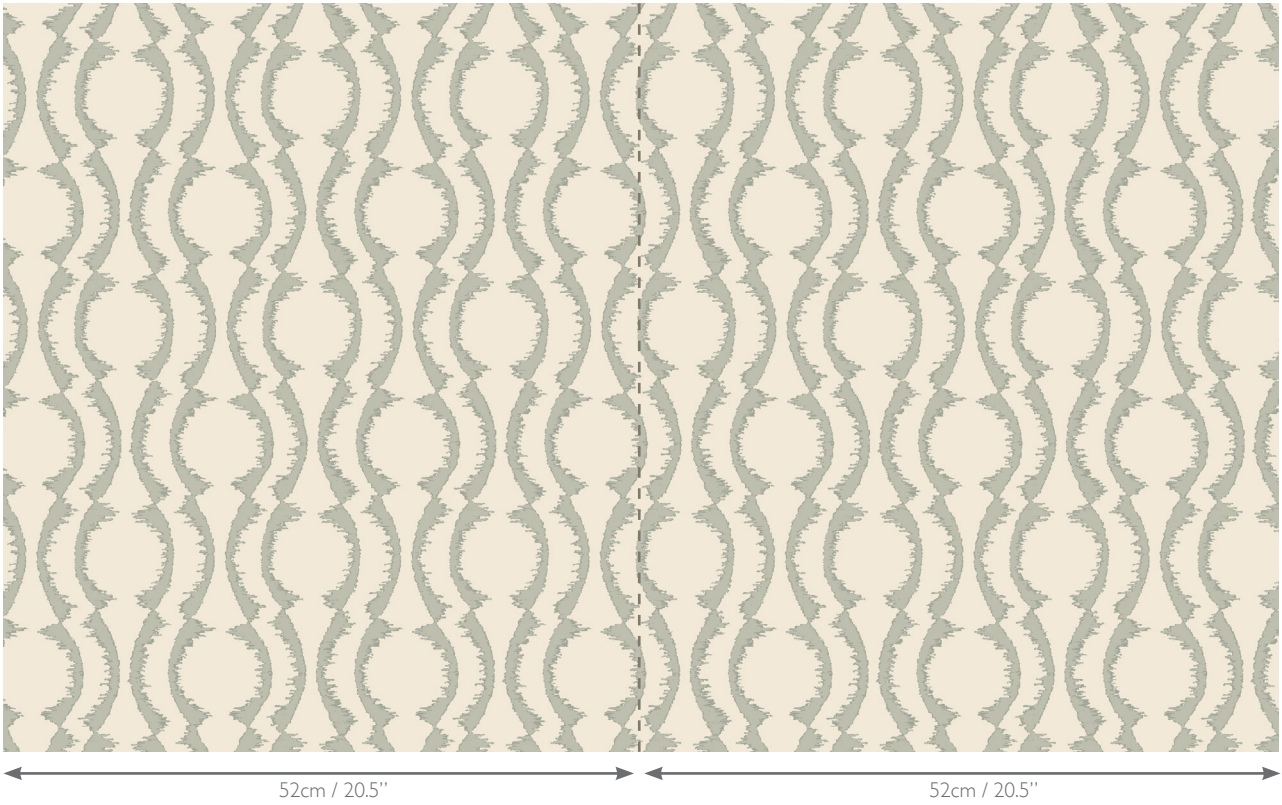

MADEAUX

by Richard Smith

WALL COVERING

Zogee

07 Seacloud
W3600-130

Material

Non-woven Paper

Width

52cm / 20.5"

Horizontal Repeat

26cm / 10.25"

Vertical Repeat

32cm / 12.75"

Sold By

10 Metre Roll / 10.9 Yard Roll

Minimum

2 Rolls

Roll Dimensions

52cm x 10m

20.5" x 10.9y

COLOURS: 8 Available Colours

01 Sand

02 Blue

03 Green

04 Red

05 Charcoal

06 Stone

07 Seacloud

08 Blush