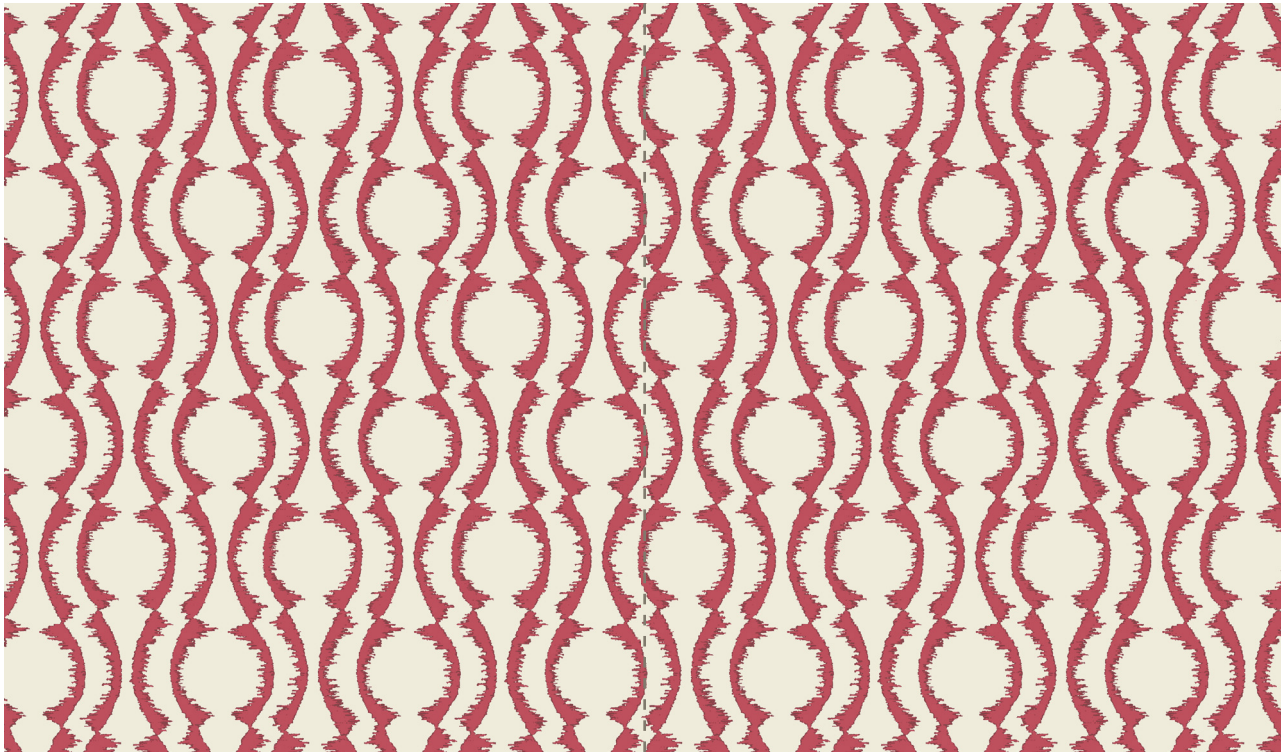

MADEAUX

by Richard Smith

52cm / 20.5"

52cm / 20.5"

WALL COVERING

Zogee

04 Red
W3600-115

Material

Non-woven Paper

Width

52cm / 20.5"

Horizontal Repeat

26cm / 10.25"

Vertical Repeat

32cm / 12.75"

Sold By

10 Metre Roll / 10.9 Yard Roll

Minimum

2 Rolls

Roll Dimensions

52cm x 10m

20.5" x 10.9y

COLOURS: 8 Available Colours

01 Sand

02 Blue

03 Green

04 Red

05 Charcoal

06 Stone

07 Seacloud

08 Blush