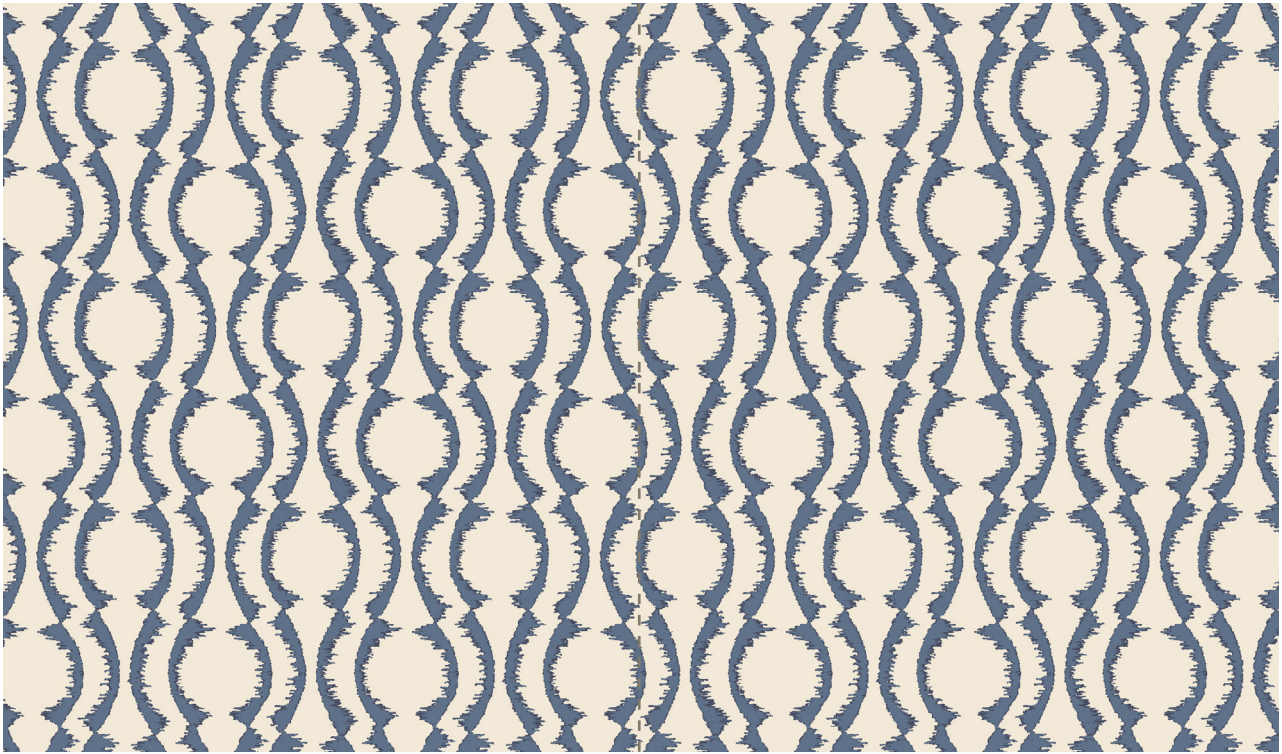

MADEAUX

by Richard Smith

WALL COVERING

Zogee

02 Blue
W3600-105

Material
Non-woven Paper

Horizontal Repeat
26cm / 10.25"

Sold By
10 Metre Roll / 10.9 Yard Roll

Roll Dimensions
52cm x 10m
20.5" x 10.9y

Width
52cm / 20.5"

Vertical Repeat
32cm / 12.75"

Minimum
2 Rolls

COLOURS: 8 Available Colours

01 Sand

02 Blue

03 Green

04 Red

05 Charcoal

06 Stone

07 Seacloud

08 Blush