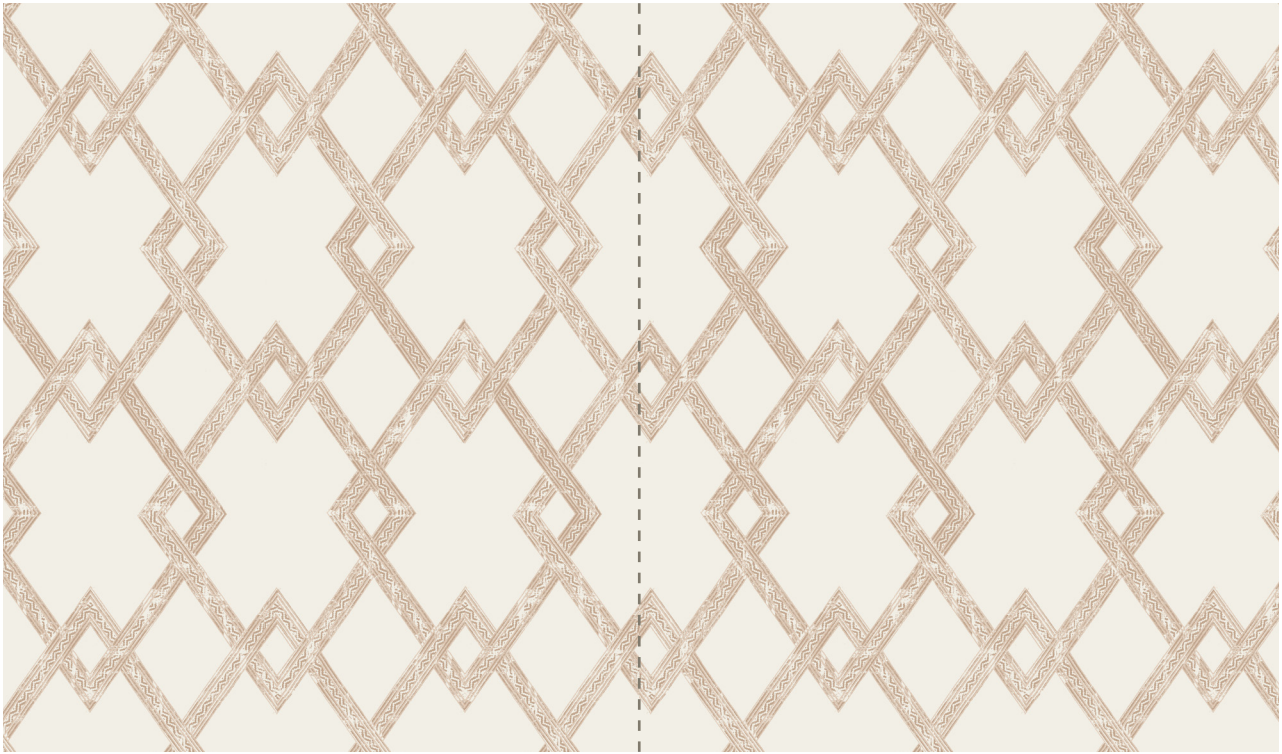

MADEAUX

by Richard Smith

52cm / 20.5"

52cm / 20.5"

WALL COVERING

Treillage

03 Clay
W4000-110

Material

Non-woven Paper

Width

52cm / 20.5"

Horizontal Repeat

52cm / 20.5"

Vertical Repeat

37.5cm / 14.75"

Sold By

10 Metre Roll / 10.9 Yard Roll

Minimum

2 Rolls

Roll Dimensions

52cm x 10m

20.5" x 10.9y

COLOURS: 3 Available Colours

01 Silver Cloud