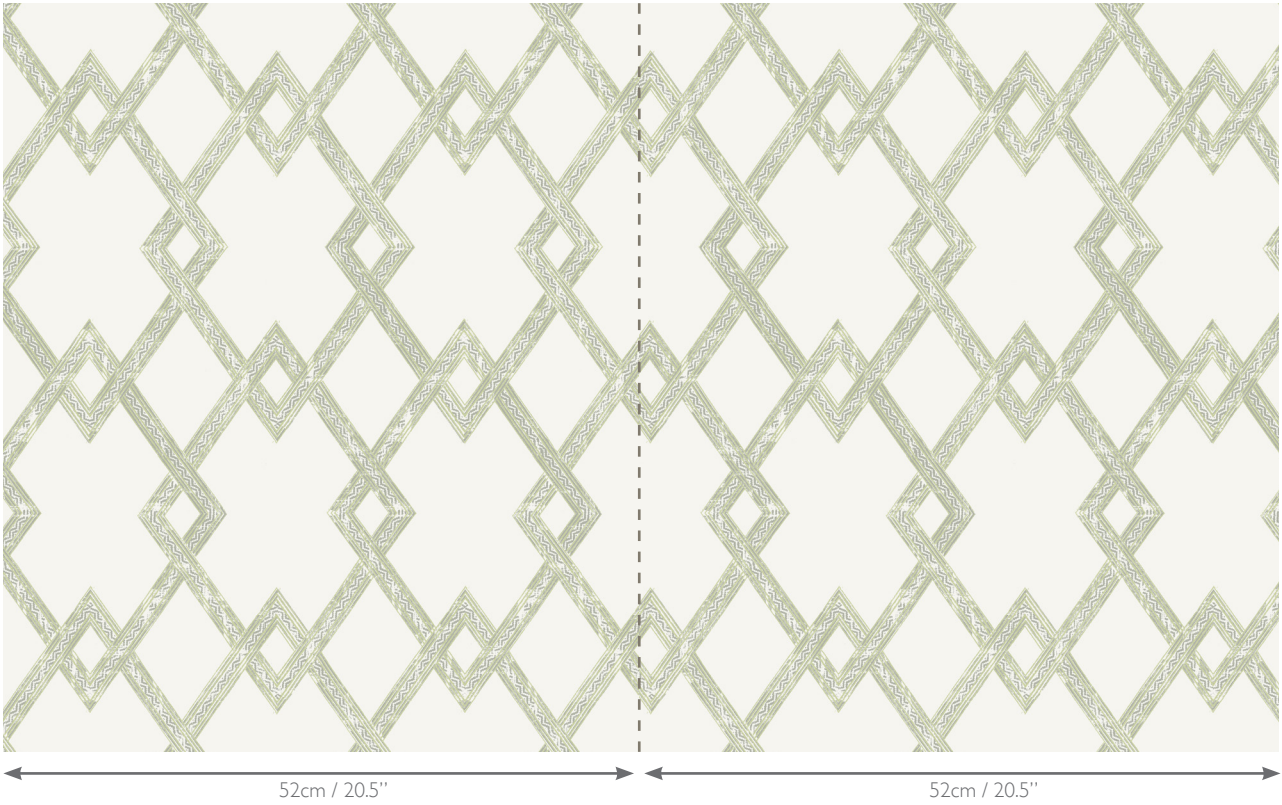

MADEAUX

by Richard Smith

WALL COVERING

Treillage

02 Sage
W4000-105

Material

Non-woven Paper

Width

52cm / 20.5"

Horizontal Repeat

52cm / 20.5"

Vertical Repeat

37.5cm / 14.75"

Sold By

10 Metre Roll / 10.9 Yard Roll

Minimum

2 Rolls

Roll Dimensions

52cm x 10m

20.5" x 10.9y

COLOURS: 3 Available Colours

01 Silver Cloud

02 Sage

03 Clay