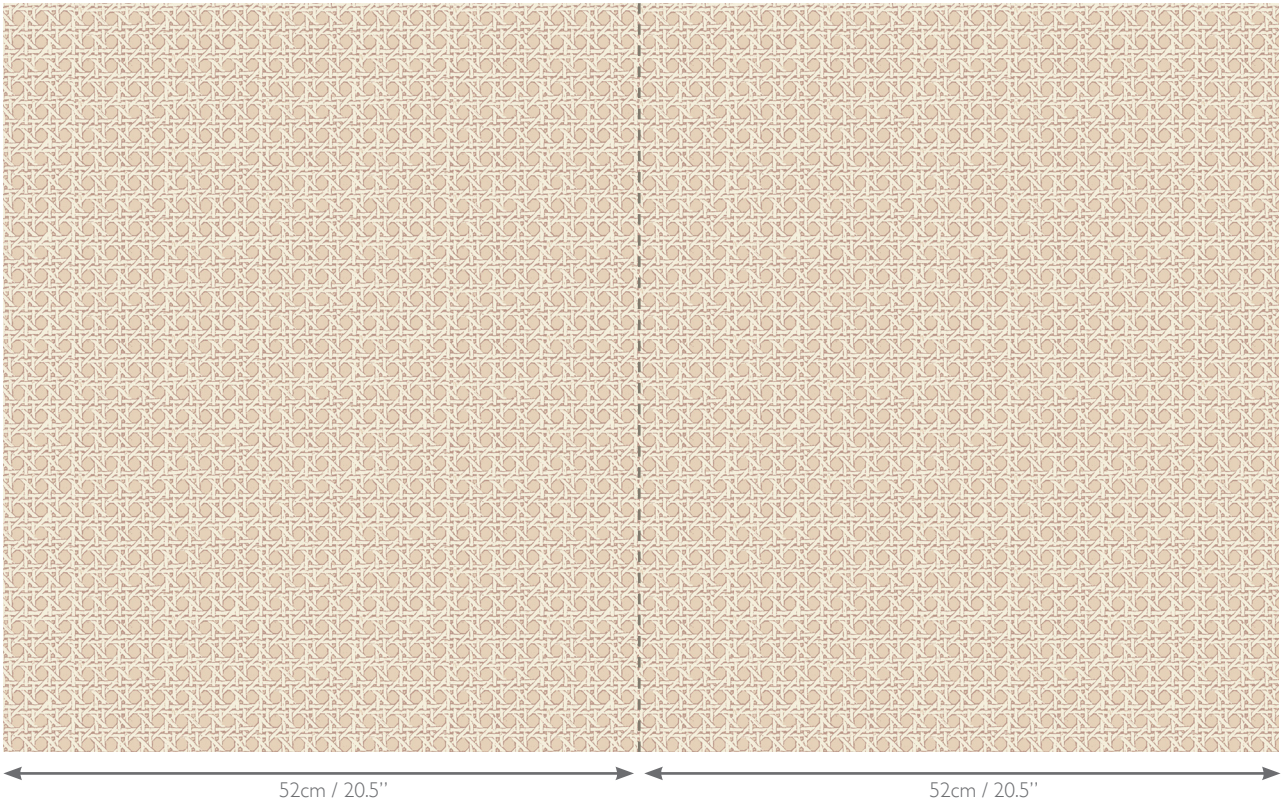

## WALL COVERING

### *Petit Rattan*

09 Blush  
W3700-140

**Material**  
Non-woven Paper

**Horizontal Repeat**  
26cm / 10.25"

**Sold By**  
10 Metre Roll / 10.9 Yard Roll

**Roll Dimensions**  
52cm x 10m  
20.5" x 10.9y

**Width**  
52cm / 20.5"

**Vertical Repeat**  
26cm / 10.25"

**Minimum**  
2 Rolls

## COLOURS: 10 Available Colours

01 Stone

02 Sand

03 Glacial

04 Marine

05 Jade

06 Fennel

07 Mustard