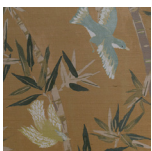

### *Bamboo Grove*

01 Old Gold  
W4200-100

**Material**  
Grasscloth

**Horizontal Repeat**  
85cm / 33.5" Half Drop

**Sold By**  
10 Metre Roll / 10.9 Yard Roll

**Roll Dimensions**  
85cm x 10m  
33.5" x 10.9y

**Width**  
85cm / 33.5"

**Vertical Repeat**  
134.5cm / 53"

**Minimum**  
2 Rolls

COLOURS: 3 Available Colours

01 Old Gold

02 Tobacco Leaf

03 Blue Finch