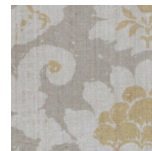

MADEAUX

by Richard Smith

Full Width 130cm / 51.25"

PRINTS

Anthea

01 Saffron
42000-100

Knit backing recommended for
light upholstery

Material
100% Silk

Horizontal Repeat
65cm / 25.75"

Sold By
Metres / Yards

Usage
Drapery / Light Upholstery

Width
130cm / 51.25"

Vertical Repeat
79cm / 31.25"

Minimum
2 Metres / 2 Yards

Care
Dry Clean Only

COLOURS: 5 Available Colours

09 Dove