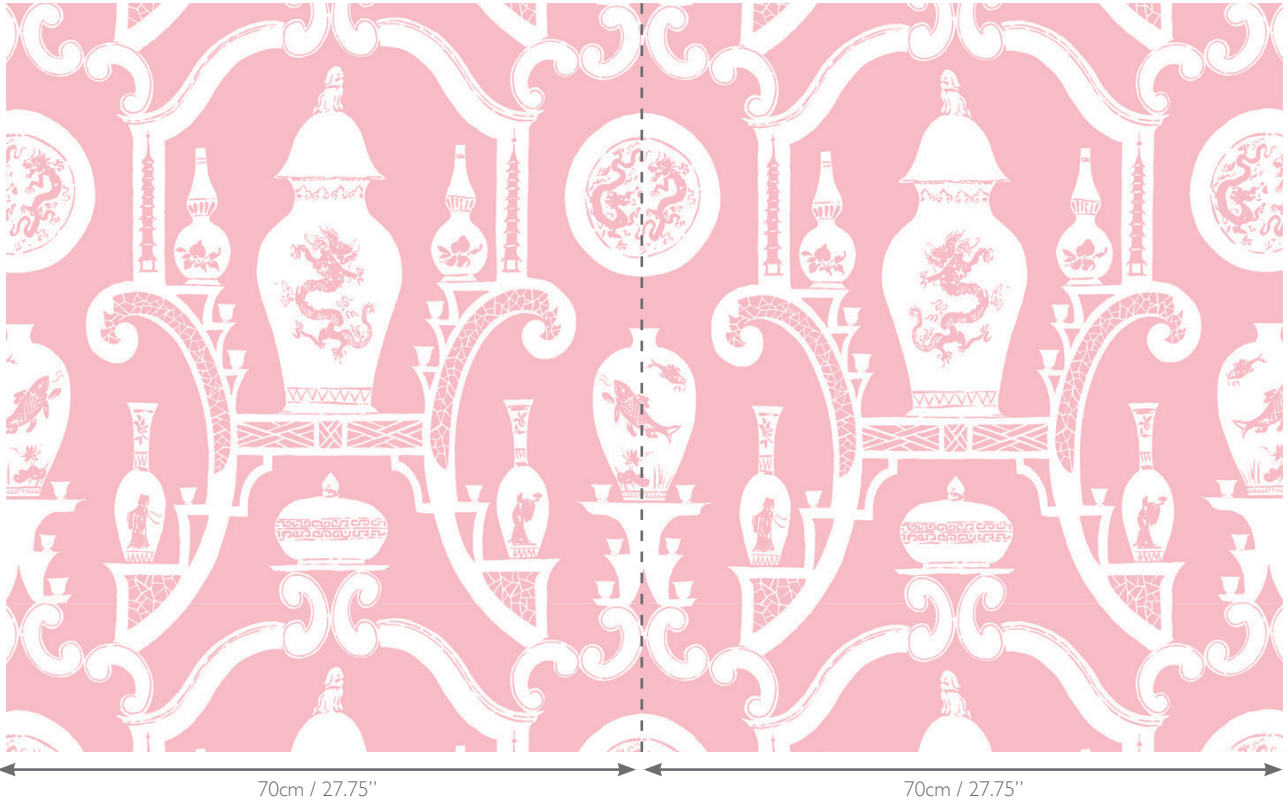

MADEAUX

by Richard Smith

WALL COVERING

Cathay

09 Famille Rose
W1300-09

Material

Non-Woven Paper

Width

70cm / 27.75"

Horizontal Repeat

70cm / 27.75" Straight

Vertical Repeat

67.5cm / 26.75"

Sold By

10 Metre Roll / 10.9 Yard Roll

Minimum

2 Rolls

Roll Dimensions

70cm x 10m
27.75" x 10.9y

COLOURS: 10 Available Colours

01 Stone

02 Seacloud

03 Blanc De
Chine

04 Imperial
Yellow