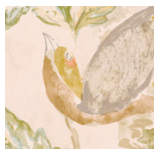

10 Metre Roll / 10.9 Yard Roll

Minimum

2 Rolls

Roll Dimensions

70cm x 10m
27.75" x 10.9y

COLOURS: 5 Available Colours

01 Morning Light

02 Moss

03 Midnight Forest

04 Golden Teal

05 Opal